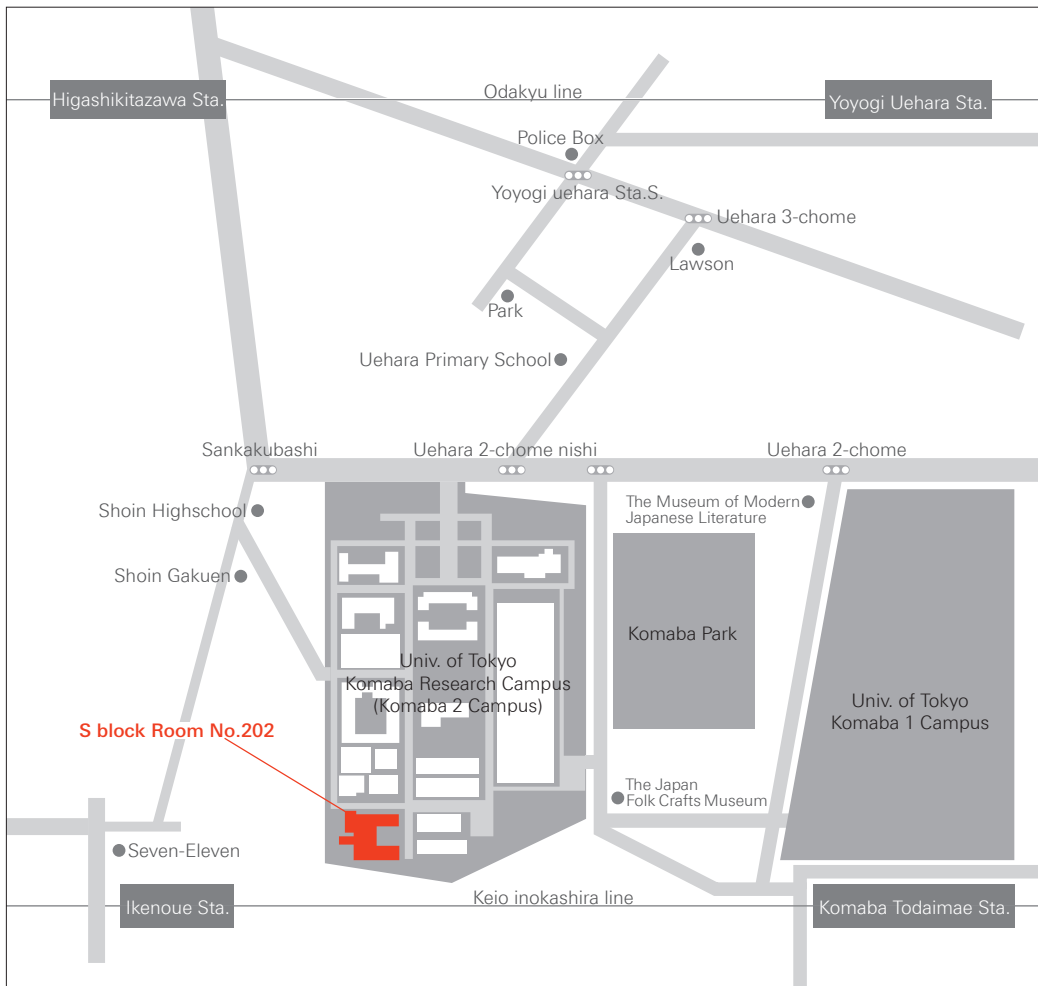

access map

Odakyu Line / Tokyo Metro-Chiyoda Line

7-min walk from Higashi-Kitazawa Station. 12-min walk from Yoyogi Uehara Station

Keio Inokashira Line

10-min walk from Komaba Todaimae Station. 10-min walk from Ikenoue Station